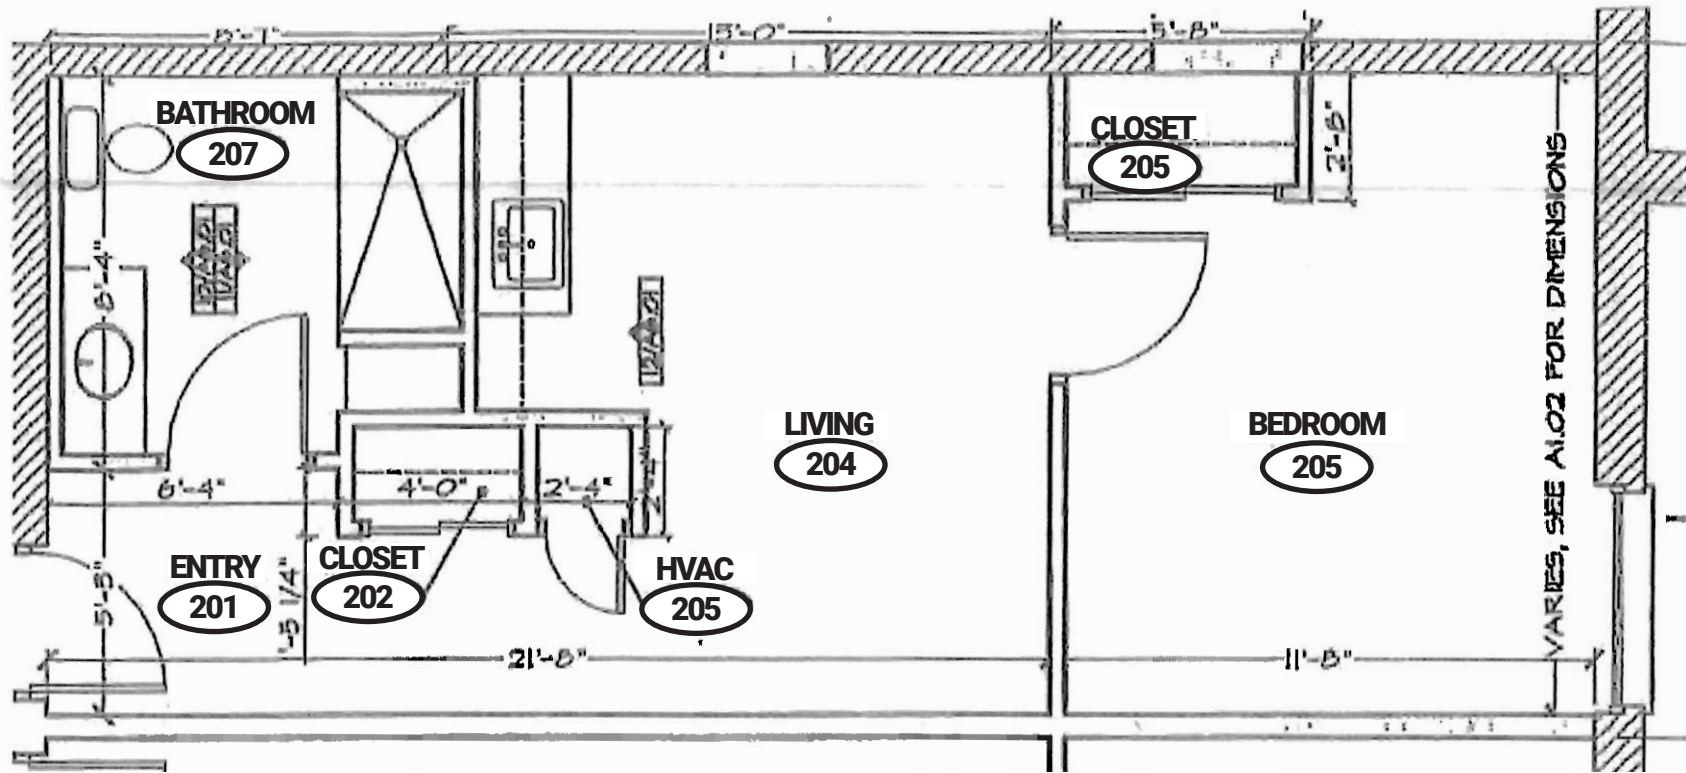

The Auburn Apartment

1 BDRM. UNIT FLOOR PLAN

SCALE: 1/4" = 1'-0"